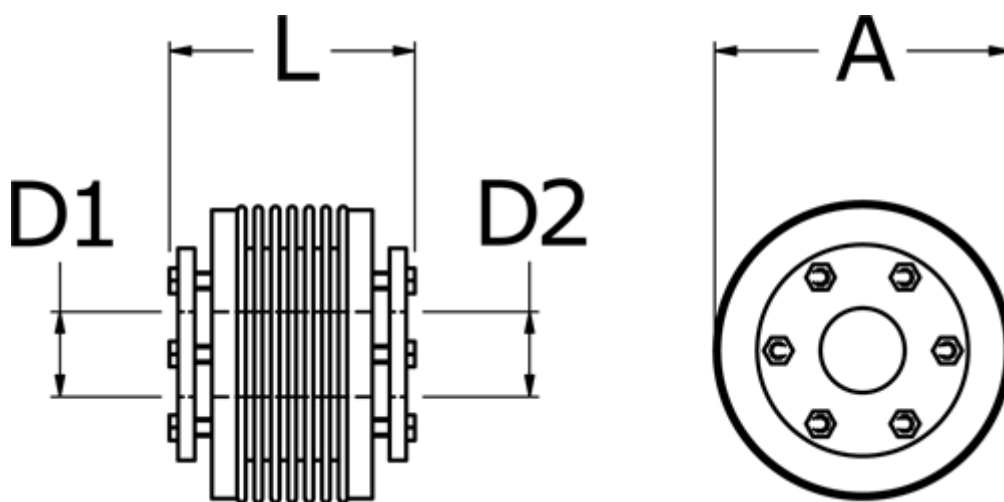

Data Sheet

Article number: 3330501500903535

Description: Bellow coupling type 5 size150
Length 90 mm, bore 35/35 mm

Measures

A	= 82
D1	= 35
D2	= 35
L	= 90
Nom. torque NM (Tkn)	= 150